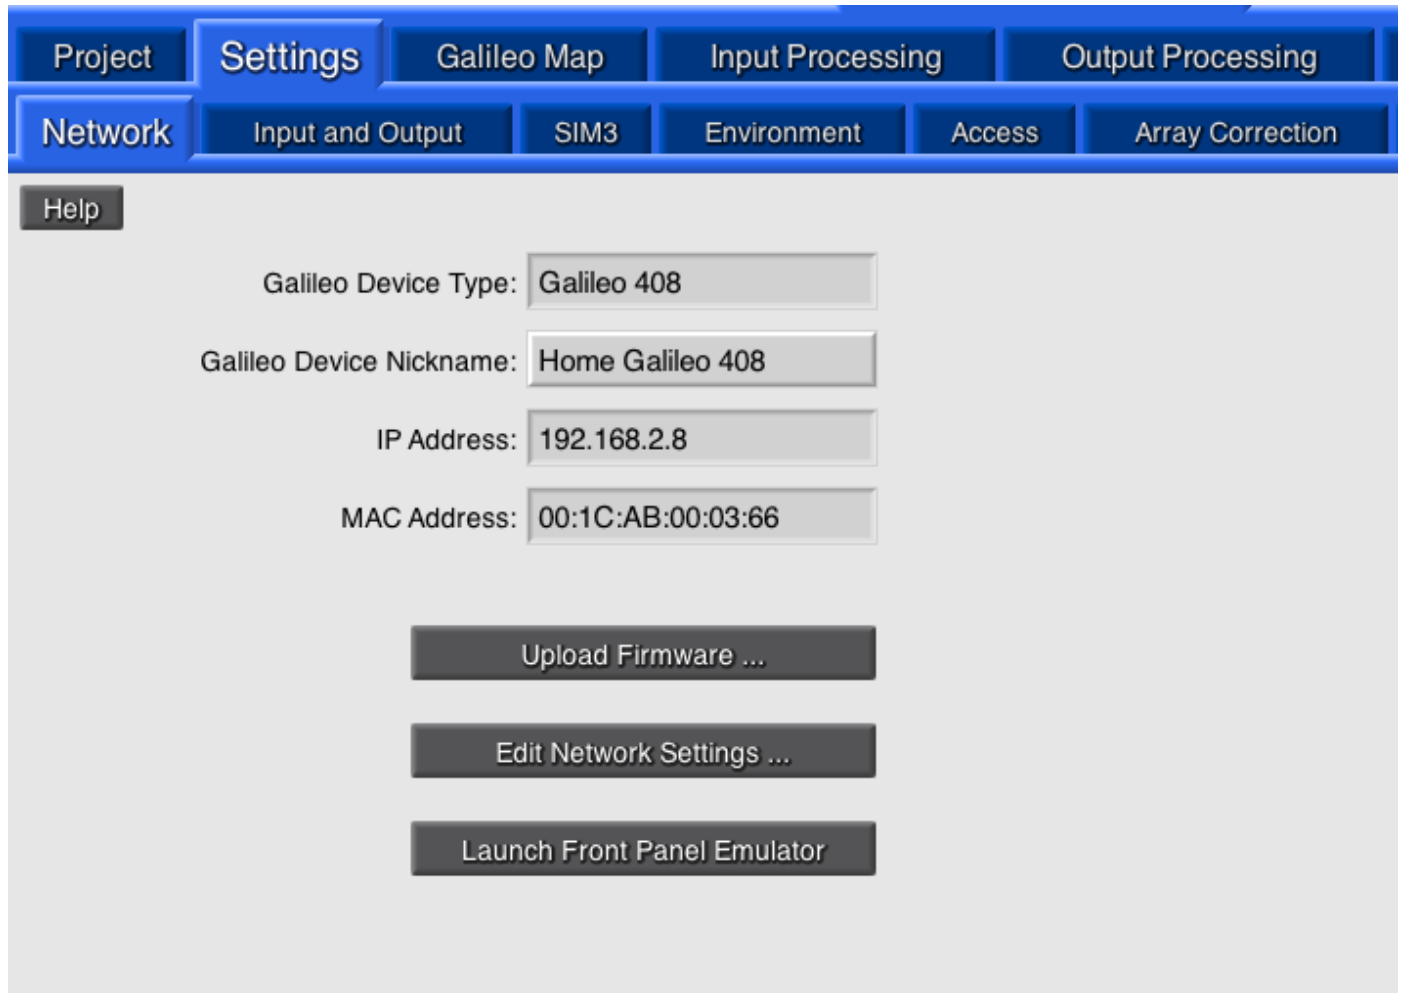

WHAT'S NEW IN GALILEO SYSTEM 2.6.2

Galileo Firmware and Compass Control Software v2.6.2 adds support for new features to the user interface.

Use this addendum as a supplement to the *Galileo User Guide, Compass 2.1.1, 2.2.0, 2.4.0, 2.4.1, 2.5.0, 2.5.2, 2.6.0, and 2.6.1 User Guide/Addendum*. Please read the addendum first, as it details enhancements to overall Galileo system control.

GALILEO MAC ADDRESS

The Galileo MAC Address can now be viewed in the Network tab under the Settings Tab.